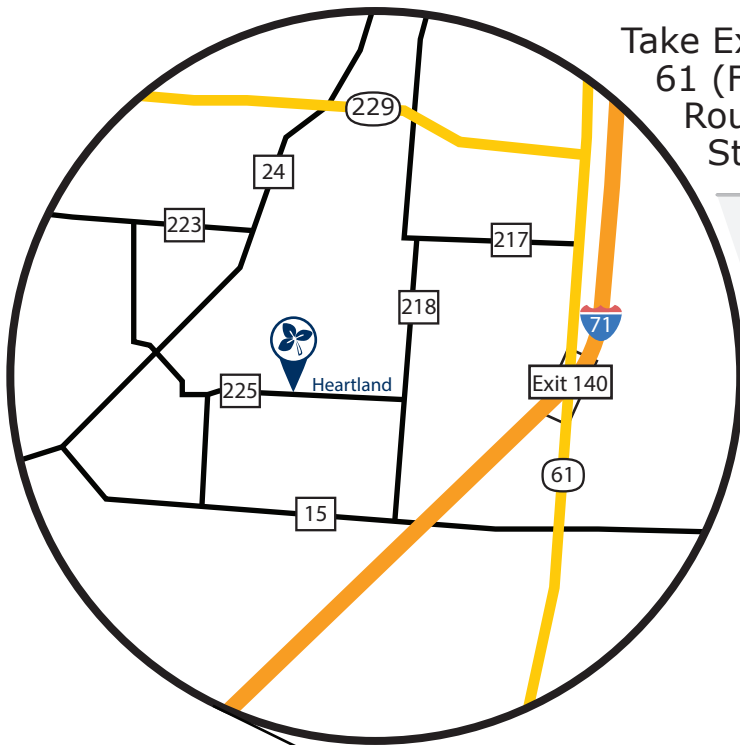

### FROM I - 71

Take Exit 140, and go south on State Route 61 (From the north, turn left onto State Route 61. From the south, turn right onto State Route 61.)

Turn right (west) on County Road 15 also called West Liberty Mt Vernon Road

Note: County Road 15 will go back over I-71

Turn right (north) on County Road 218 also called Berkshire-South Woodbury Road

Turn left (west) on County Road 225 also called West Liberty East Road

The entrance to Heartland is on the right!

### FROM ROUTE 23

Turn east on State Route 229 (From the north, turn left onto State Route 61. From the south, turn right onto State Route 61.)

Note: Continue through the town of Ashley

Turn right (south) on County Road 218 also called Berkshire-South Woodbury Road

Note: you will come to a sharp left curve.

After the curve, Turn right to stay on Country Road 218

Turn right (west) on County Road 225 also called West Liberty East Road

The entrance to Heartland is on the right!